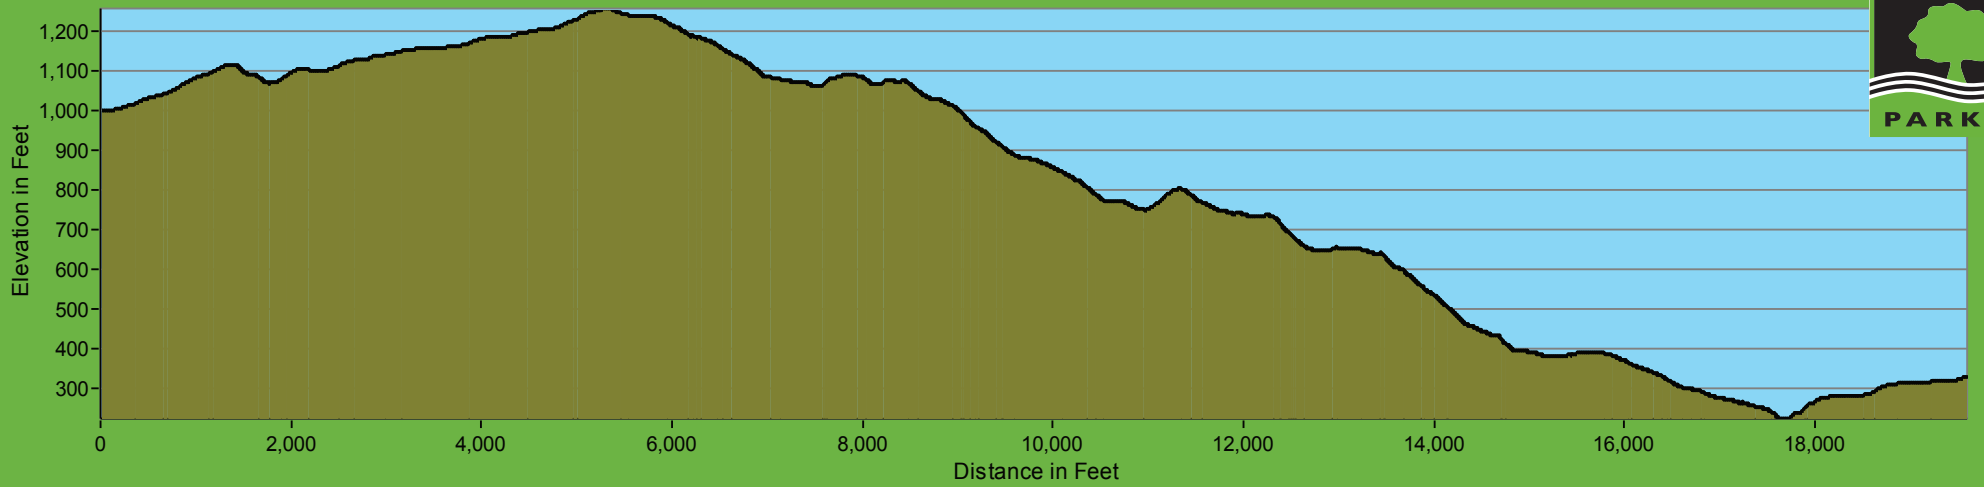

Pescadero Creek Park Complex / Towne Fire Road Trail Profile

1030 foot elevation change / Begins at Ridge Trail in Sam McDonald County Park and ends at Old Haul in Pescadero Creek County Park