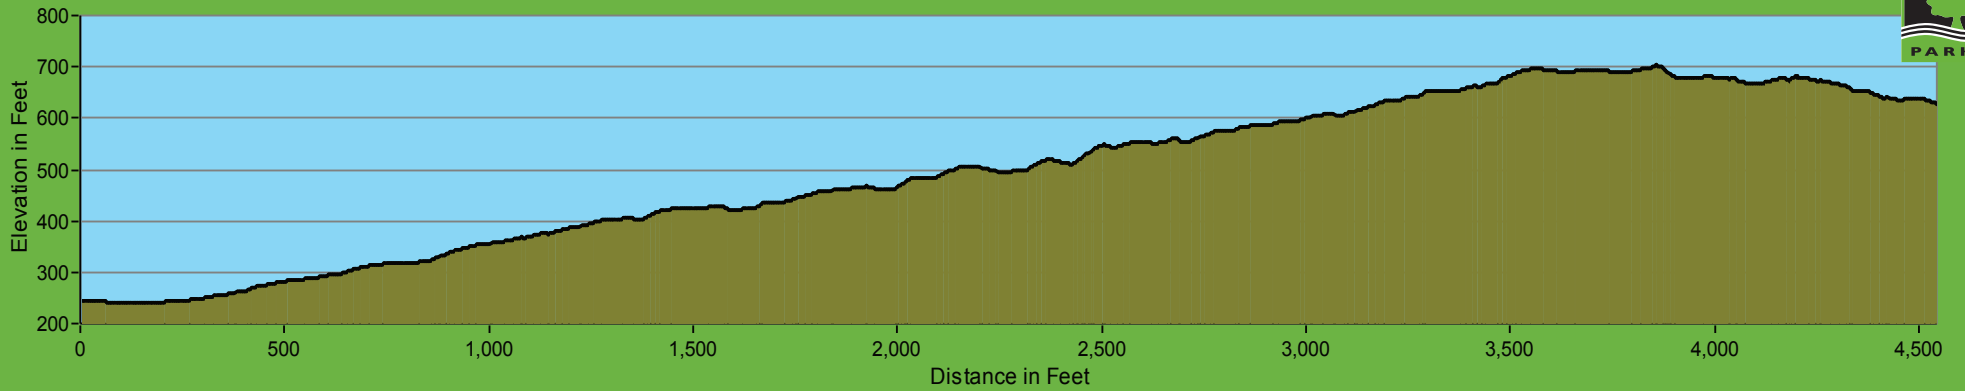

Memorial Park - Mt Ellen Summit Trail Profile

464 Foot Elevation Change / Profile begins at Mt Ellen Nature Trail and ends at a higher elevation on Mt Ellen Nature Trail