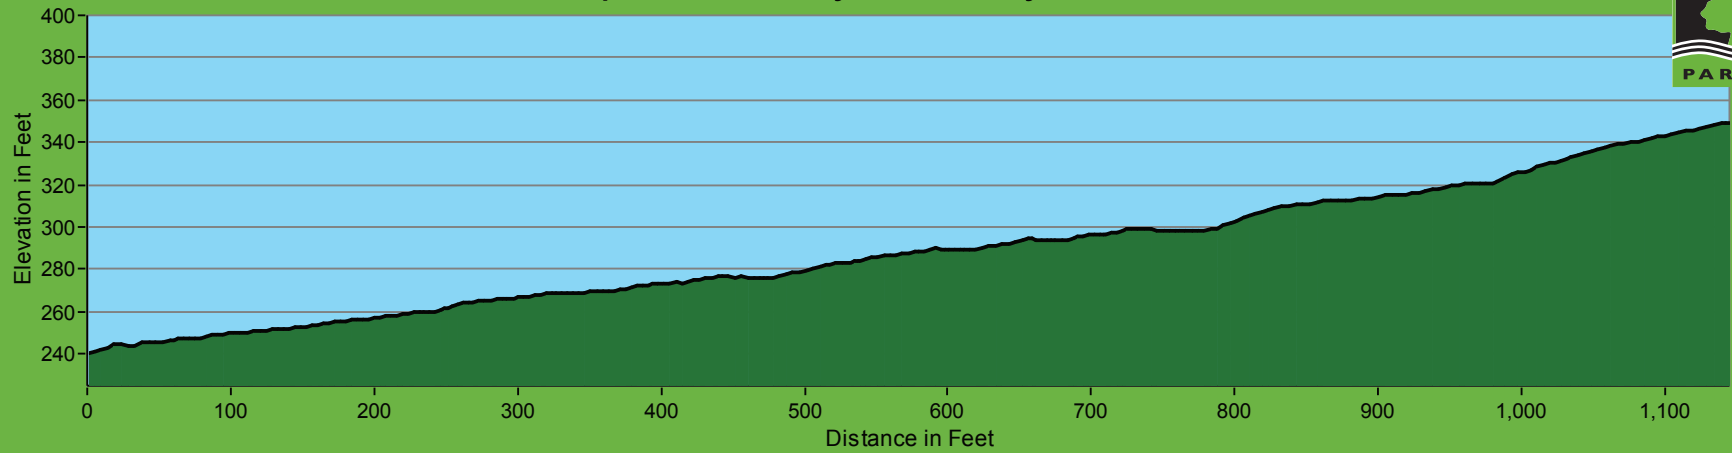

Junipero Serra County Park - Buckeye Trail Park

109 Foot Elevation Change / Profile begins at Live Oak Nature Trail and ends at Buckeye Picnic Area